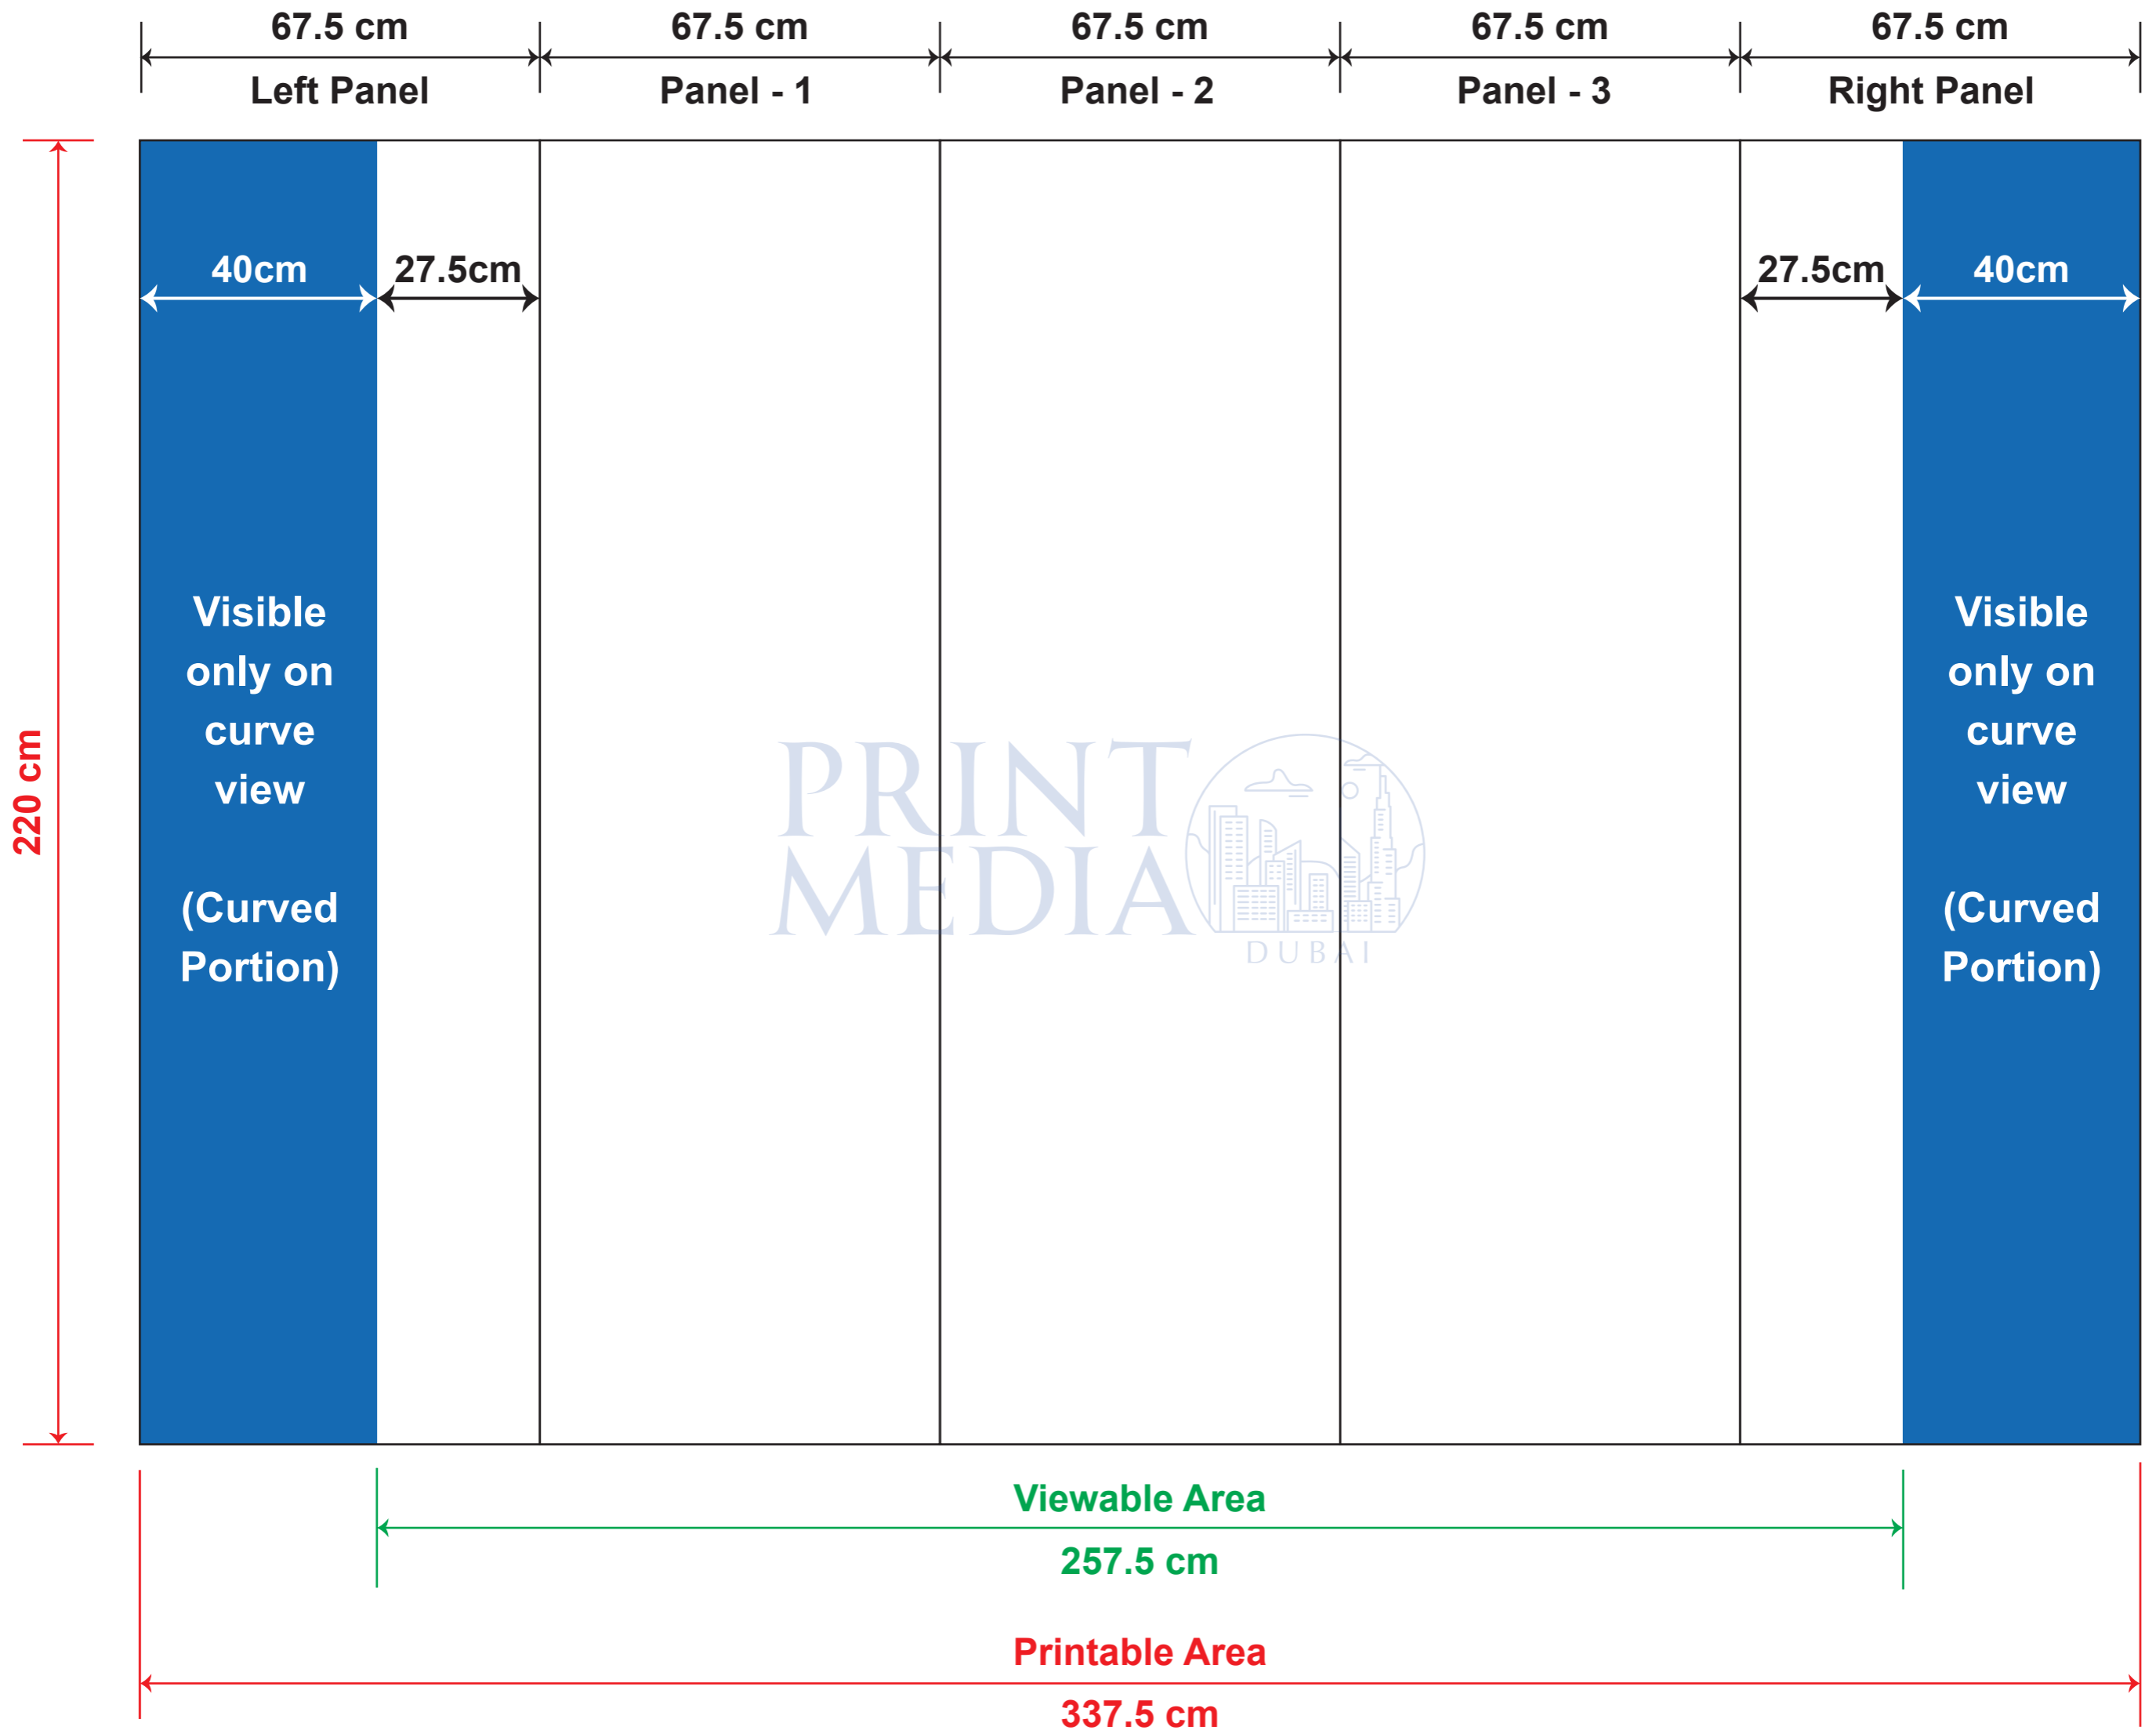

3x3 Curved Popup - Guideline

Trolley - Guideline