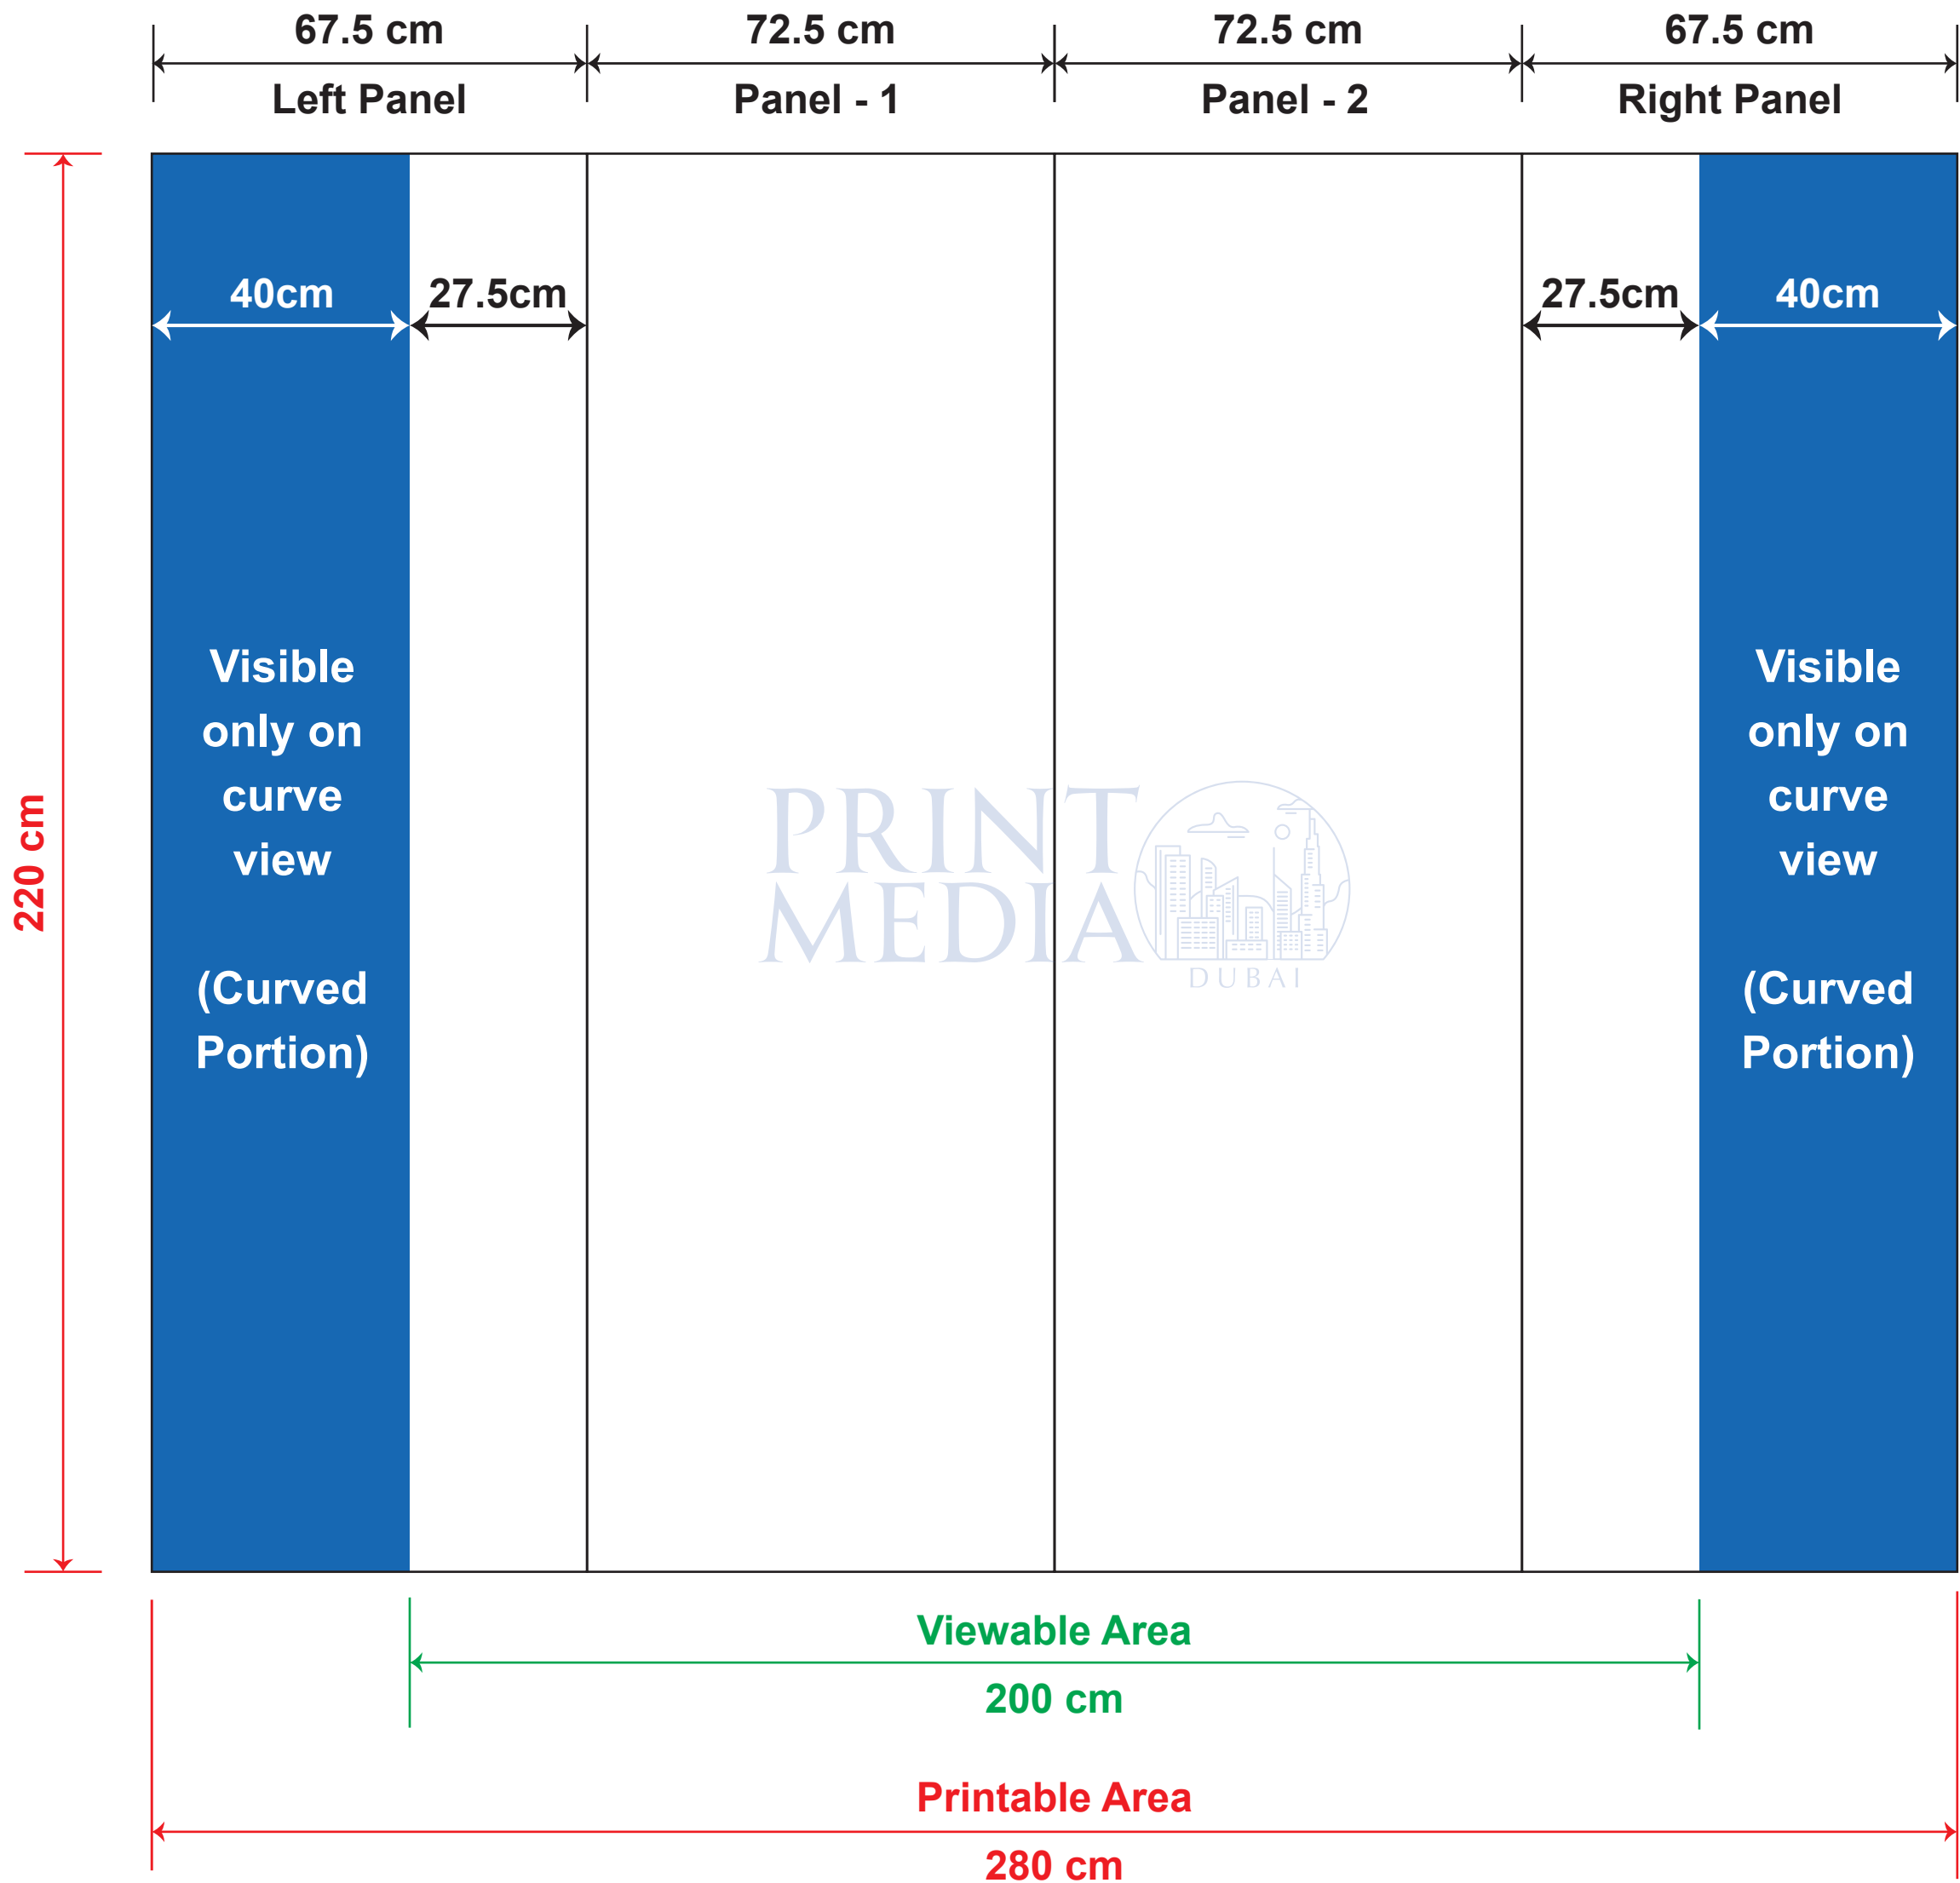

2x3 Straight Popup - Guideline

Trolley - Guideline