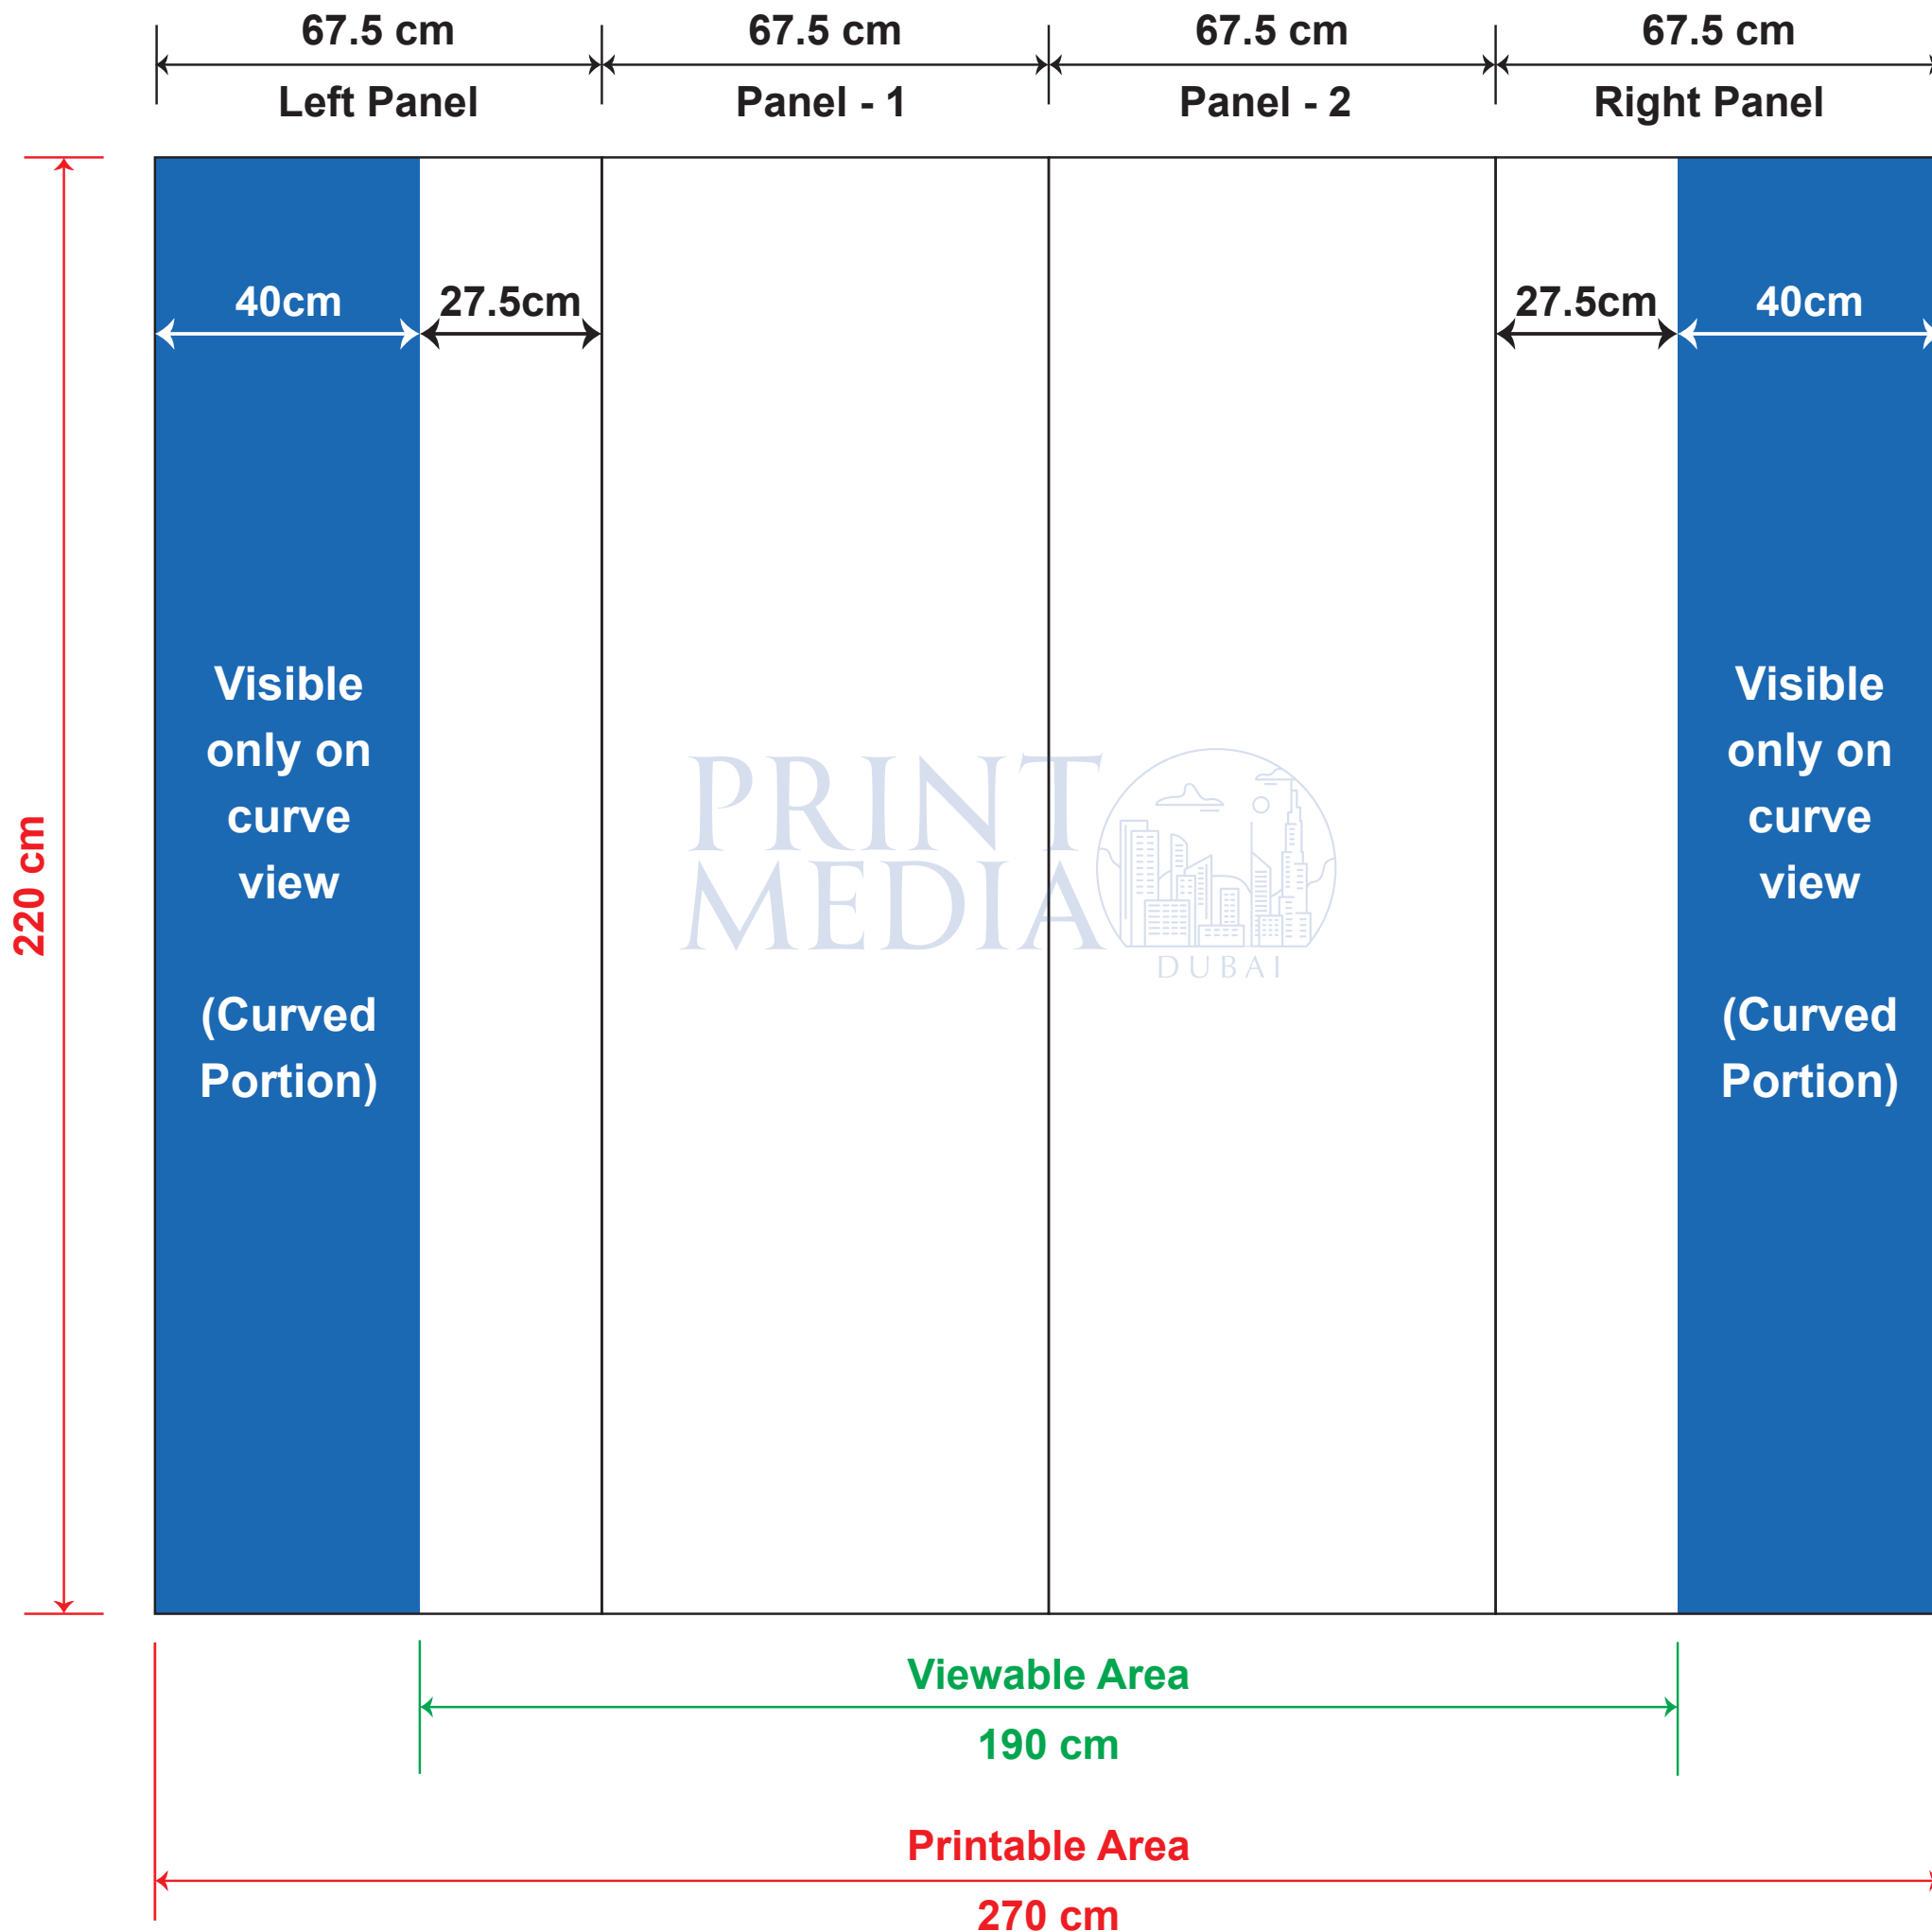

2x3 Curved Popup - Guideline

Trolley - Guideline